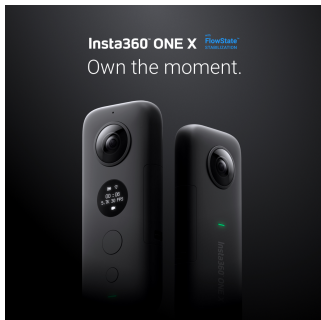

INSTA 360 PRO Virtual Reality KIT

-Ambispheric microphone

-VR tripod

Insta360 ONE R

-Insta 360 One R

-Insta 360 One X

GOPRO HERO 9 and 5 KITS

MISC

ASTERA LIGHTS AX1 8x PixelTube Set with Charging Case

MAGLINER JR with handle baby pin

TILTA HYDRA ALIEN CAR MOUNTING SYSTEM

ATEM MINI PRO . Blackmagic LIVE switcher.

Direct streaming via the Ethernet to YouTube Live and more. There's also a multiview with 4 cameras, media, preview and program plus status of recording, streaming and audio.